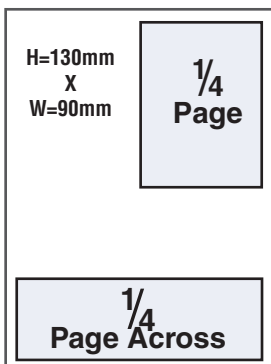

Bleed
(extra 3mm that is needed to ensure no white shows)

Actual Page (A4)

Whole Page

Bleed Ad: H=303mm x W=216mm

Actual Page/Ad Size (A4): H=297 x W=210 mm

No bleed: H=270mm X W=186 mm

Solus Size:
H=180mm
X
W=135mm

Solus (Junior) Page

1/3 Page Across

1/3 Page across: H=99mm X W=186mm

1/2 Page Across

Bleed advert: H=148 X W=216mm

Actual Advert Size: H=145mm X W=210mm

No Bleed: H=130mm X W=186 mm

IMPORTANT: MATCHING YOUR ADVERT COLOURS

1/2 Page Upright

Bleed advert: H= 303mm X 103mm

Actual advert Size (A4): H=297 x W=100 mm

No Bleed: H=270mm X W=90mm

H=130mm
X
W=90mm

1/4 Page

1/4 Page Across

1/4 Page across: H=65 X W=186mm

1/3 Page across: H=90 X W=186mm

Frontcover Advert

300 x 213mm ALSO APPLIES TO POTATO STORAGE INT.

Email your Advert

Email Adverts to: production@crier.co.uk

Why not save yourself Time & Money by emailing us your advert direct! Send adverts as: pdf or tif files