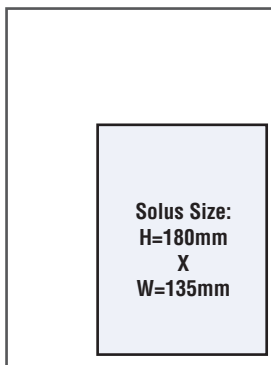

Bleed
(extra 3mm that is needed to ensure no white shows)

Actual Page (A4)

Whole Page

Bleed Ad: H=303mm x W=216mm

Actual Page/Ad Size (A4): H=297 x W=210 mm

No bleed: H=270mm X W=186 mm

Solus Size:
H=180mm
X
W=135mm

Solus (Junior) Page

1/3 Page Across

1/3 Page across: H=99mm X W=186mm

1/2 Page Across

Bleed advert: H=148 X W=216mm

Actual Advert Size: H=145mm X W=210mm

No Bleed: H=130mm X W=186 mm

IMPORTANT: MATCHING YOUR ADVERT COLOURS

1/2 Page Upright

Bleed advert: H= 303mm X 103mm

Actual advert Size (A4): H=297 x W=100 mm

No Bleed: H=270mm X W=90mm

H=130mm
X
W=90mm

1/4 Page

1/4 Page Across

1/4 Page across: H=65 X W=186mm

1/3 Page across: H=90 X W=186mm

Frontcover Advert

300 x 213mm ALSO APPLIES TO POTATO STORAGE INT.

Email your Advert

Email Adverts to: production@crier.co.uk

Why not save yourself Time & Money by emailing us your advert direct! Send adverts as: pdf or tif files